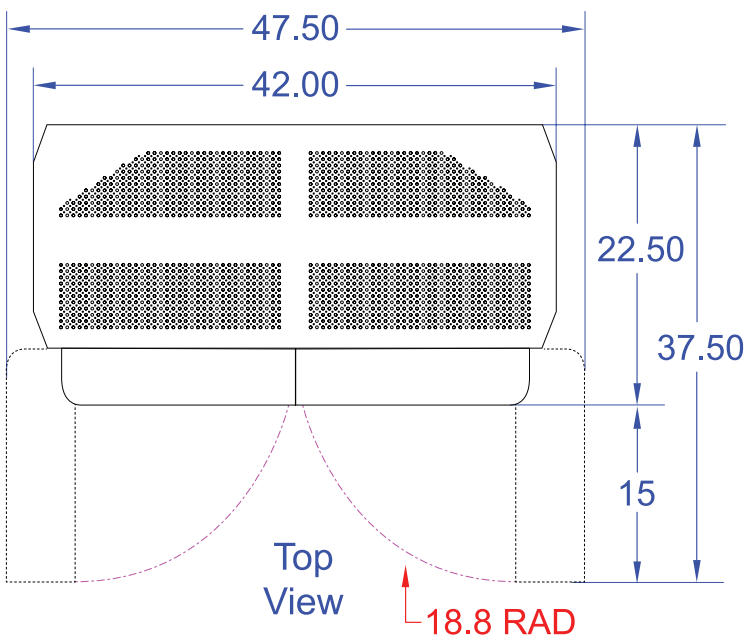

Right / Left Side View

Per code requirements please leave 3" on each side of the cabinet including the back, and a 3 foot clearance in front.

Notice: This drawing contains confidential and proprietary data originated. All design, manufacturing, reproduction, use and sale rights are expressly reserved. The recipient agrees by accepting this document, not to supply or disclose and information regarding it to any unauthorized person, or to incorporate this data into any other design or use thereof.