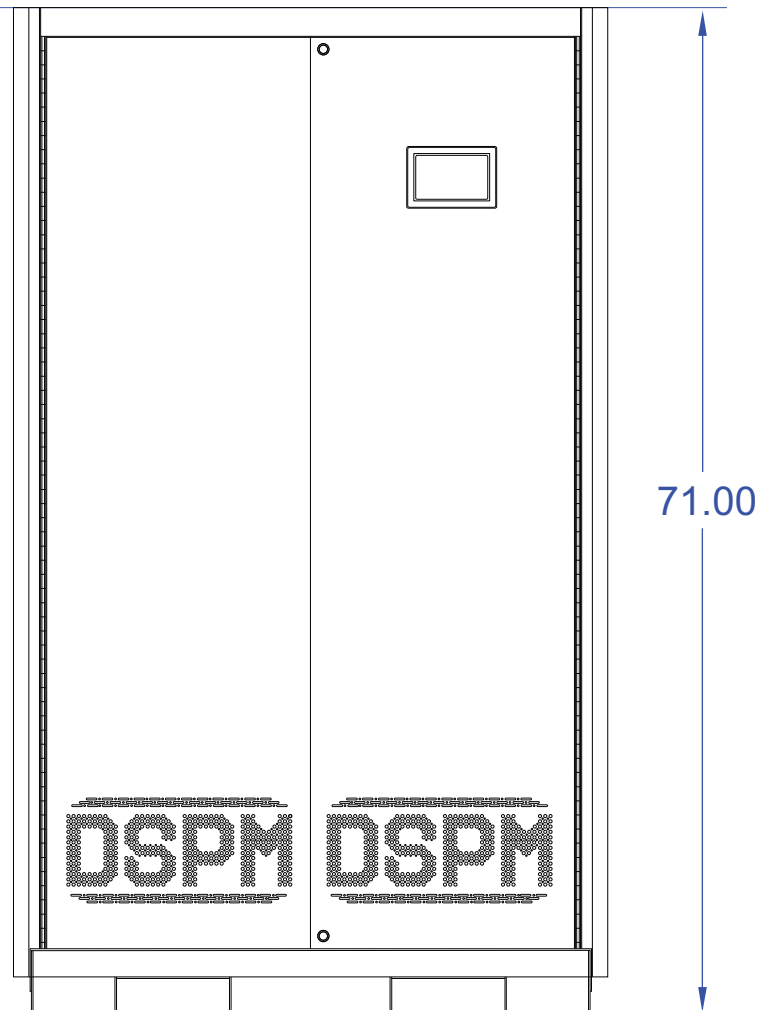

Right / Left Side View

Front View

*Contact factory for special conduit access arrangements

71" Cabinet Conduit Dimensions	Drawing # 070-0013-01	 DSPM <small>DIGITAL SIGNAL POWER MANUFACTURER</small> www.DSPManufacturing.com	1921 S. Quaker Ridge Place Ontario, CA 91761 Ph: 1.877.DSPM POWER 1.877.377.6769 Fax: 909.930.3335 E-Mail: engineering@dspmanufacturing.com	Revision Level NR
	Drawing by: H.A. Berger			Sheet 1 of 1