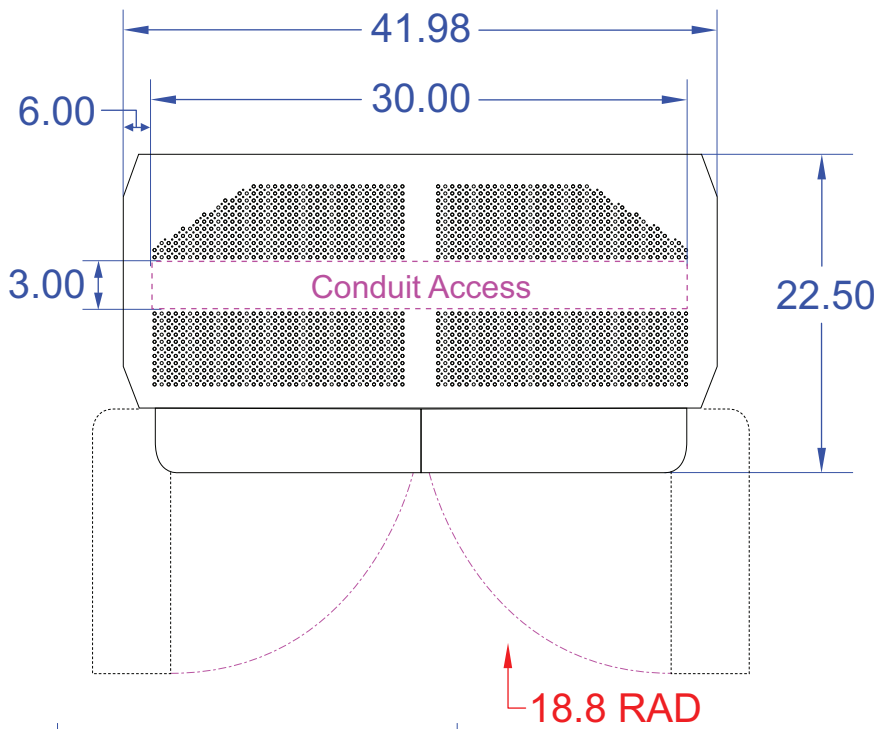

Top View

Notice: This drawing contains confidential and proprietary data originated. All design, manufacturing, reproduction, use and sale rights are expressly reserved. The recipient agrees by accepting this document, not to supply or disclose and information regarding it to any unauthorized person, or to incorporate this data into any other design or use thereof. All patent rights are expressly reserved.