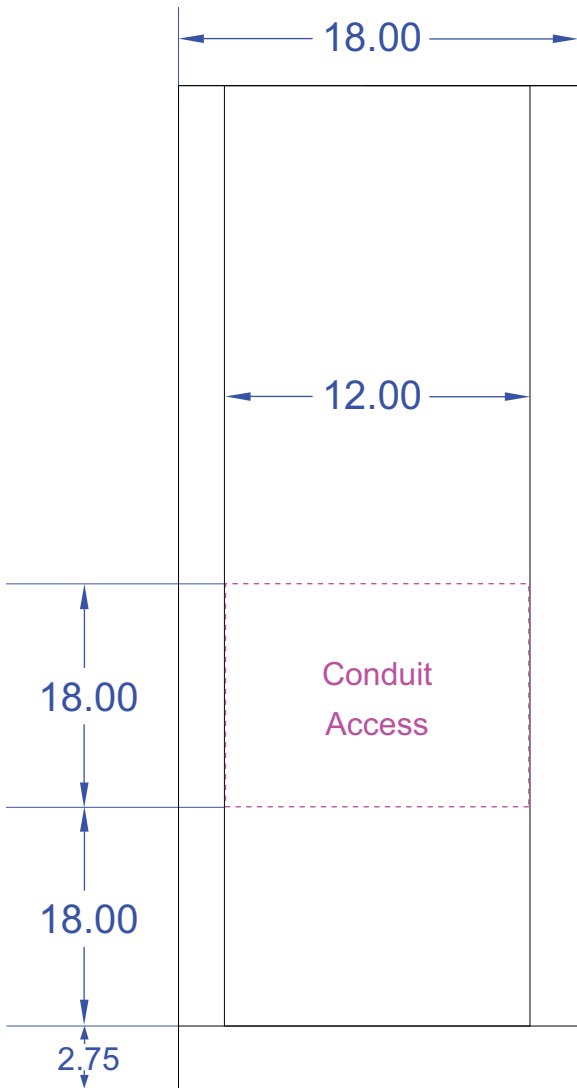

Right / Left Side View

Front View

*Contact factory for special conduit access arrangements

71" Cabinet Conduit Dimensions	Drawing # 070-0013-01	 DSPM <small>DIGITAL SIGNAL POWER MANUFACTURER</small> www.DSPManufacturing.com	1921 S. Quaker Ridge Place Ontario, CA 91761 Ph: 1.877.DSPM POWER 1.877.377.6769 Fax: 909.930.3335 E-Mail: engineering@dspmanufacturing.com	Revision Level NR
	Drawing by: H.A. Berger			Sheet 1 of 1